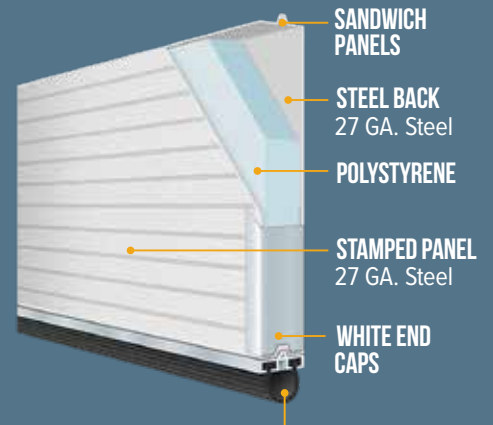

Cascade

Prairie

Straight Stockbridge

Stockton 4 Square

Stockton 8 Square

Plain

GOOD BETTER BEST

604/606 Model NON-INSULATED

GOOD **BETTER** BEST

610/614 Model INSULATED

GOOD BETTER **BEST**

618 Model INSULATED

ALUMINUM RETAINER WITH VINYL LOOP

	04/06 MODEL	10/14 MODEL	18 MODEL
R-VALUE	-	7.7	9.7
DOOR THICKNESS	2"	2"	2"
CONSTRUCTION STYLE	Pan	Pan	Sandwich
CONSTRUCTION LAYERS	Steel	Steel + Insulation + Vinyl	Steel + Insulation + Steel
STEEL THICKNESS	25GA./24 GA.	25GA./24 GA.	27 GA-I / 27 GA-E
INSULATION TYPE	None	Polystyrene	Polystyrene
EXTERIOR COLORS (Wood-grain Embossed)			
White (WHT)	•	•	•
Almond (ALM)	•	•	•
Sandstone (SAN)	•	•	•
Brown (BRN)	•	•	•
Bronze (BRZ)	•	•	•
Grey (GRY)	•	•	•
Desert Tan (TAN)	•	•	•
Black (BLK)	•	•	•
Bourbon Oak (OAK)	•	•	•
American Redwood (RED)	•	•	•
Dockside Grey (DSG)	•	•	•
WOOD-GRAIN EMBOSSED	•	•	•
WINDOW INSERTS & GLASS	Optional	Optional	Optional
PAINT FINISH WARRANTY	15 Years	25 Years	25 Years
WORKMANSHIP/HARDWARE WARRANTY	3 Years	3 Years	3 Years