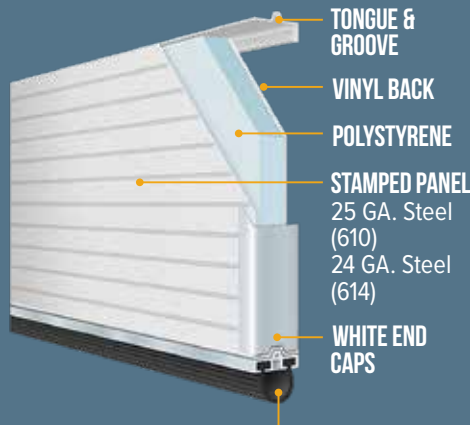

Stockton

Cascade

Waterton

Stockbridge

Prairie

LONG WINDOW INSERT OPTIONS

2 Piece Arched Stockbridge

2 Piece Arched Stockton

Cascade

Prairie

Straight Stockbridge

Stockton 4 Square

Stockton 8 Square

Plain

GOOD BETTER BEST

604/606 Model NON-INSULATED

GOOD **BETTER** BEST

610/614 Model INSULATED

GOOD BETTER **BEST**

618 Model INSULATED

ALUMINUM RETAINER WITH VINYL LOOP

	04/06 MODEL	10/14 MODEL	18 MODEL
R-VALUE	-	7.7	9.7
DOOR THICKNESS	2"	2"	2"
CONSTRUCTION STYLE	Pan	Pan	Sandwich
CONSTRUCTION LAYERS	Steel	Steel + Insulation + Vinyl	Steel + Insulation + Steel
STEEL THICKNESS	25GA./24 GA.	25GA./24 GA.	27 GA-I / 27 GA-E
INSULATION TYPE	None	Polystyrene	Polystyrene
EXTERIOR COLORS (Wood-grain Embossed)			
White (WHT)	•	•	•
Almond (ALM)	•	•	•
Sandstone (SAN)	•	•	•
Brown (BRN)	•	•	•
Bronze (BRZ)	•	•	•
Grey (GRY)	•	•	•
Desert Tan (TAN)	•	•	•
Black (BLK)	•	•	•
Bourbon Oak (OAK)	•	•	•
American Redwood (RED)	•	•	•
Dockside Grey (DSG)	•	•	•
WOOD-GRAIN EMBOSSED	•	•	•
WINDOW INSERTS & GLASS	Optional	Optional	Optional
PAINT FINISH WARRANTY	15 Years	25 Years	25 Years
WORKMANSHIP/HARDWARE WARRANTY	3 Years	3 Years	3 Years