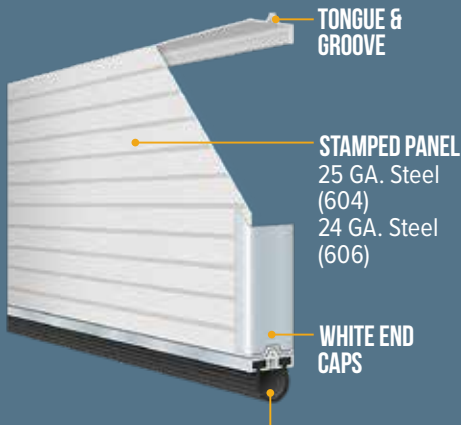

Stockton

Cascade

Waterton

Stockbridge

Prairie

LONG WINDOW INSERT OPTIONS

2 Piece Arched Stockbridge

2 Piece Arched Stockton

Cascade

Prairie

Straight Stockbridge

Stockton 4 Square

Stockton 8 Square

Plain

GOOD BETTER BEST

604/606 Model NON-INSULATED

GOOD **BETTER** BEST

610/614 Model INSULATED

GOOD BETTER **BEST**

618 Model INSULATED

ALUMINUM RETAINER WITH VINYL LOOP

	04/06 MODEL	10/14 MODEL	18 MODEL
R-VALUE	-	7.7	9.7
DOOR THICKNESS	2"	2"	2"
CONSTRUCTION STYLE	Pan	Pan	Sandwich
CONSTRUCTION LAYERS	Steel	Steel + Insulation + Vinyl	Steel + Insulation + Steel
STEEL THICKNESS	25GA./24 GA.	25GA./24 GA.	27 GA-I / 27 GA-E
INSULATION TYPE	None	Polystyrene	Polystyrene
EXTERIOR COLORS (Wood-grain Embossed)			
White (WHT)	•	•	•
Almond (ALM)	•	•	•
Sandstone (SAN)	•	•	•
Brown (BRN)	•	•	•
Bronze (BRZ)	•	•	•
Grey (GRY)	•	•	•
Desert Tan (TAN)	•	•	•
Black (BLK)	•	•	•
Bourbon Oak (OAK)	•	•	•
American Redwood (RED)	•	•	•
Dockside Grey (DSG)	•	•	•
WOOD-GRAIN EMBOSSED	•	•	•
WINDOW INSERTS & GLASS	Optional	Optional	Optional
PAINT FINISH WARRANTY	15 Years	25 Years	25 Years
WORKMANSHIP/HARDWARE WARRANTY	3 Years	3 Years	3 Years