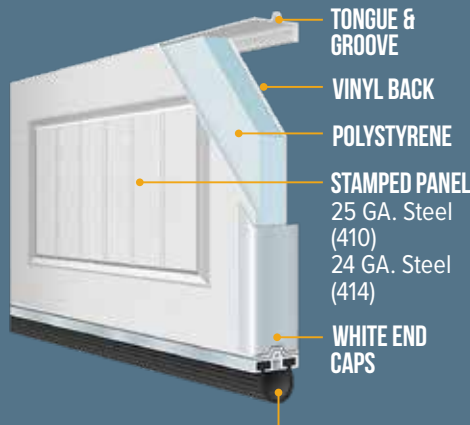

INVICTA DOOR®

400 series

SHORT CARRIAGE HOUSE PANEL

A modern twist on a classic style, the 400 series features a short panel stamping with vertical detailing for more definition and depth. Available in a variety of standard colors and premium wood tones.

WINDOW INSERTS*

Plain

Stockton

Cascade

Waterton

Stockbridge

Prairie

**Long window inserts available on select models.*

GOOD BETTER BEST

404/406 Model NON-INSULATED

GOOD **BETTER** BEST

410/414 Model INSULATED

GOOD BETTER **BEST**

418 Model INSULATED

ALUMINUM RETAINER WITH VINYL LOOP

	04/06 MODEL	10/14 MODEL	18 MODEL
R-VALUE	-	7.7	9.7
DOOR THICKNESS	2"	2"	2"
CONSTRUCTION STYLE	Pan	Pan	Sandwich
CONSTRUCTION LAYERS	Steel	Steel + Insulation + Vinyl	Steel + Insulation + Steel
STEEL THICKNESS	25GA./24 GA.	25GA./24 GA.	27 GA-I / 27 GA-E
INSULATION TYPE	None	Polystyrene	Polystyrene
EXTERIOR COLORS (Wood-grain Embossed)			
White (WHT)	•	•	•
Almond (ALM)	•	•	•
Sandstone (SAN)	•	•	•
Brown (BRN)	•	•	•
Bronze (BRZ)	•	•	•
Grey (GRY)	•	•	•
Desert Tan (TAN)	•	•	•
Black (BLK)	•	•	•
Bourbon Oak (OAK)	•	•	•
American Redwood (RED)	•	•	•
Dockside Grey (DSG)	•	•	•
WOOD-GRAIN EMBOSSED	•	•	•
WINDOW INSERTS & GLASS	Optional	Optional	Optional
PAINT FINISH WARRANTY	15 Years	25 Years	25 Years
WORKMANSHIP/HARDWARE WARRANTY	3 Years	3 Years	3 Years