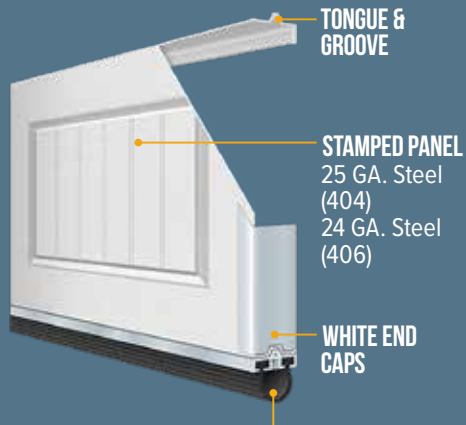

INVICTA DOOR®

400 series

SHORT CARRIAGE HOUSE PANEL

A modern twist on a classic style, the 400 series features a short panel stamping with vertical detailing for more definition and depth. Available in a variety of standard colors and premium wood tones.

SERIES 400
Short Carriage House

Short Carriage House Panel
Color: Sandstone
Windows: Stockton
Glass: Grey Tinted

CONSTRUCTION

2" thick
Width range: 6'0" - 20'0"
Height range: 6'0" - 14'0"

GLASS

Clear

Obscured

WINDOW INSERTS*

Plain

Stockton

Cascade

Waterton

Stockbridge

Prairie

**Long window inserts available on select models.*

GOOD BETTER BEST

404/406 Model NON-INSULATED

GOOD **BETTER** BEST

410/414 Model INSULATED

GOOD BETTER **BEST**

418 Model INSULATED

ALUMINUM RETAINER WITH VINYL LOOP

	04/06 MODEL	10/14 MODEL	18 MODEL
R-VALUE	-	7.7	9.7
DOOR THICKNESS	2"	2"	2"
CONSTRUCTION STYLE	Pan	Pan	Sandwich
CONSTRUCTION LAYERS	Steel	Steel + Insulation + Vinyl	Steel + Insulation + Steel
STEEL THICKNESS	25GA./24 GA.	25GA./24 GA.	27 GA-I / 27 GA-E
INSULATION TYPE	None	Polystyrene	Polystyrene
EXTERIOR COLORS (Wood-grain Embossed)			
White (WHT)	•	•	•
Almond (ALM)	•	•	•
Sandstone (SAN)	•	•	•
Brown (BRN)	•	•	•
Bronze (BRZ)	•	•	•
Grey (GRY)	•	•	•
Desert Tan (TAN)	•	•	•
Black (BLK)	•	•	•
Bourbon Oak (OAK)	•	•	•
American Redwood (RED)	•	•	•
Dockside Grey (DSG)	•	•	•
WOOD-GRAIN EMBOSSED	•	•	•
WINDOW INSERTS & GLASS	Optional	Optional	Optional
PAINT FINISH WARRANTY	15 Years	25 Years	25 Years
WORKMANSHIP/HARDWARE WARRANTY	3 Years	3 Years	3 Years