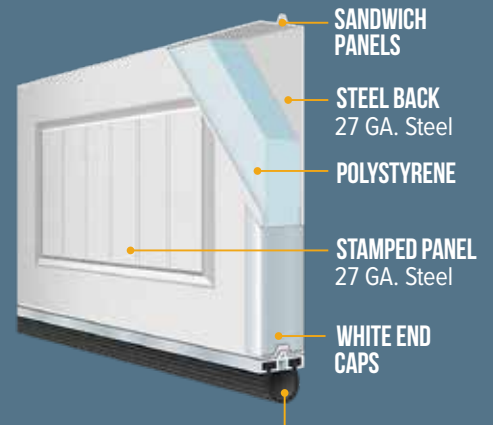

GOOD BETTER BEST

404/406 Model NON-INSULATED

GOOD **BETTER** BEST

410/414 Model INSULATED

GOOD BETTER **BEST**

418 Model INSULATED

ALUMINUM RETAINER WITH VINYL LOOP

	04/06 MODEL	10/14 MODEL	18 MODEL
R-VALUE	-	7.7	9.7
DOOR THICKNESS	2"	2"	2"
CONSTRUCTION STYLE	Pan	Pan	Sandwich
CONSTRUCTION LAYERS	Steel	Steel + Insulation + Vinyl	Steel + Insulation + Steel
STEEL THICKNESS	25GA./24 GA.	25GA./24 GA.	27 GA-I / 27 GA-E
INSULATION TYPE	None	Polystyrene	Polystyrene
EXTERIOR COLORS (Wood-grain Embossed)			
White (WHT)	•	•	•
Almond (ALM)	•	•	•
Sandstone (SAN)	•	•	•
Brown (BRN)	•	•	•
Bronze (BRZ)	•	•	•
Grey (GRY)	•	•	•
Desert Tan (TAN)	•	•	•
Black (BLK)	•	•	•
Bourbon Oak (OAK)	•	•	•
American Redwood (RED)	•	•	•
Dockside Grey (DSG)	•	•	•
WOOD-GRAIN EMBOSSED	•	•	•
WINDOW INSERTS & GLASS	Optional	Optional	Optional
PAINT FINISH WARRANTY	15 Years	25 Years	25 Years
WORKMANSHIP/HARDWARE WARRANTY	3 Years	3 Years	3 Years