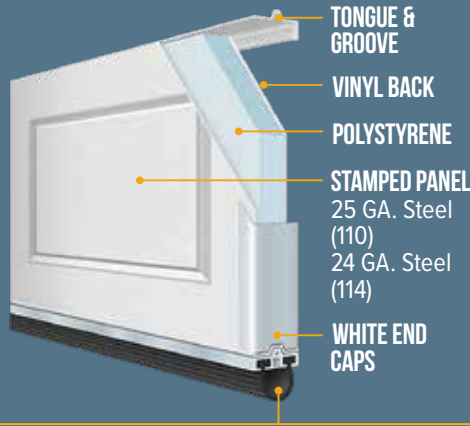

110/114 Model INSULATED

GOOD BETTER BEST