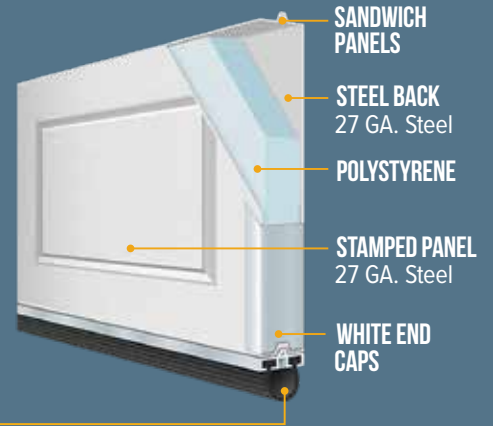

118 Model INSULATED

ALUMINUM RETAINER WITH VINYL LOOP

	04/06 MODEL	10/14 MODEL	18 MODEL
R-VALUE	-	7.7	9.7
DOOR THICKNESS	2"	2"	2"
CONSTRUCTION STYLE	Pan	Pan	Sandwich
CONSTRUCTION LAYERS	Steel	Steel + Insulation + Vinyl	Steel + Insulation + Steel
STEEL THICKNESS	25GA./24 GA.	25GA./24 GA.	27 GA-I / 27 GA-E
INSULATION TYPE	None	Polystyrene	Polystyrene
EXTERIOR COLORS (Wood-grain Embossed)			
White (WHT)	•	•	•
Almond (ALM)	•	•	•
Sandstone (SAN)	•	•	•
Brown (BRN)	•	•	•
Bronze (BRZ)	•	•	•
Grey (GRY)	•	•	•
Desert Tan (TAN)	•	•	•
Black (BLK)	•	•	•
Bourbon Oak (OAK)	•	•	•
American Redwood (RED)	•	•	•
Dockside Grey (DSG)	•	•	•
WOOD-GRAIN EMBOSSED	•	•	•
WINDOW INSERTS & GLASS	Optional	Optional	Optional
PAINT FINISH WARRANTY	15 Years	25 Years	25 Years
WORKMANSHIP/HARDWARE WARRANTY	3 Years	3 Years	3 Years

DISTINCTIVELY YOURS

InvictaDoor.com