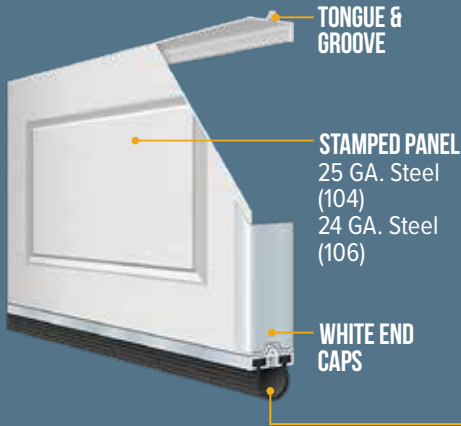

GOOD BETTER BEST

104/106 Model NON-INSULATED

GOOD BETTER BEST