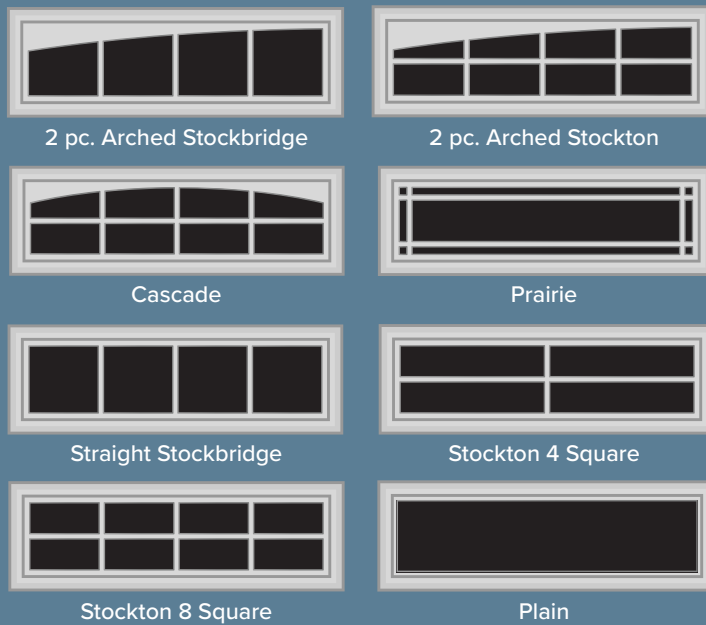

INVICTA DOOR®

Novus Series FLUSH PANEL

Introducing Invicta Door's Novus line, a modern design of luxury integrated wood panels on a flush steel door. Panels vary in length and tone for an authentic look with no repeating pattern.

Spiced Sienna Novus Series Door with Long Plain Window Inserts in Black with Grey Tinted Glass

COLORS

Whiskey Blonde

Spiced Sienna

Smoked Ebony

WINDOW INSERTS

SHORT WINDOW INSERT OPTIONS

LONG WINDOW INSERT OPTIONS

GLASS

GOOD BETTER **BEST**

N18 Model INSULATED