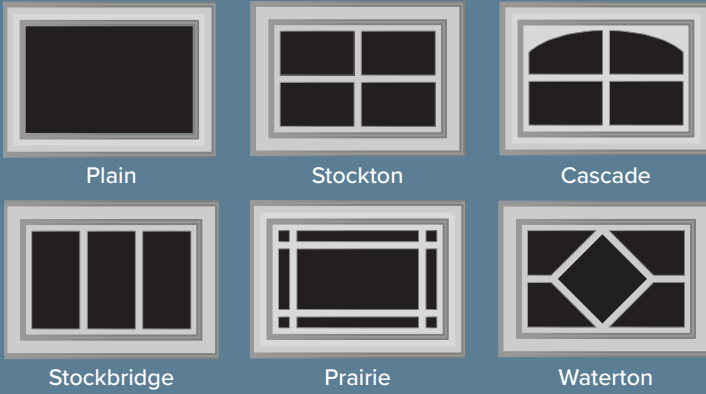

INVICTA DOOR®

Novus Series FLUSH PANEL

Introducing Invicta Door's Novus line, a modern design of luxury integrated wood panels on a flush steel door. Panels vary in length and tone for an authentic look with no repeating pattern.

Spiced Sienna Novus Series Door with Long Plain Window Inserts in Black with Grey Tinted Glass

COLORS

Whiskey Blonde

Spiced Sienna

Smoked Ebony

WINDOW INSERTS

SHORT WINDOW INSERT OPTIONS

LONG WINDOW INSERT OPTIONS

GLASS

GOOD BETTER **BEST**

N18 Model INSULATED